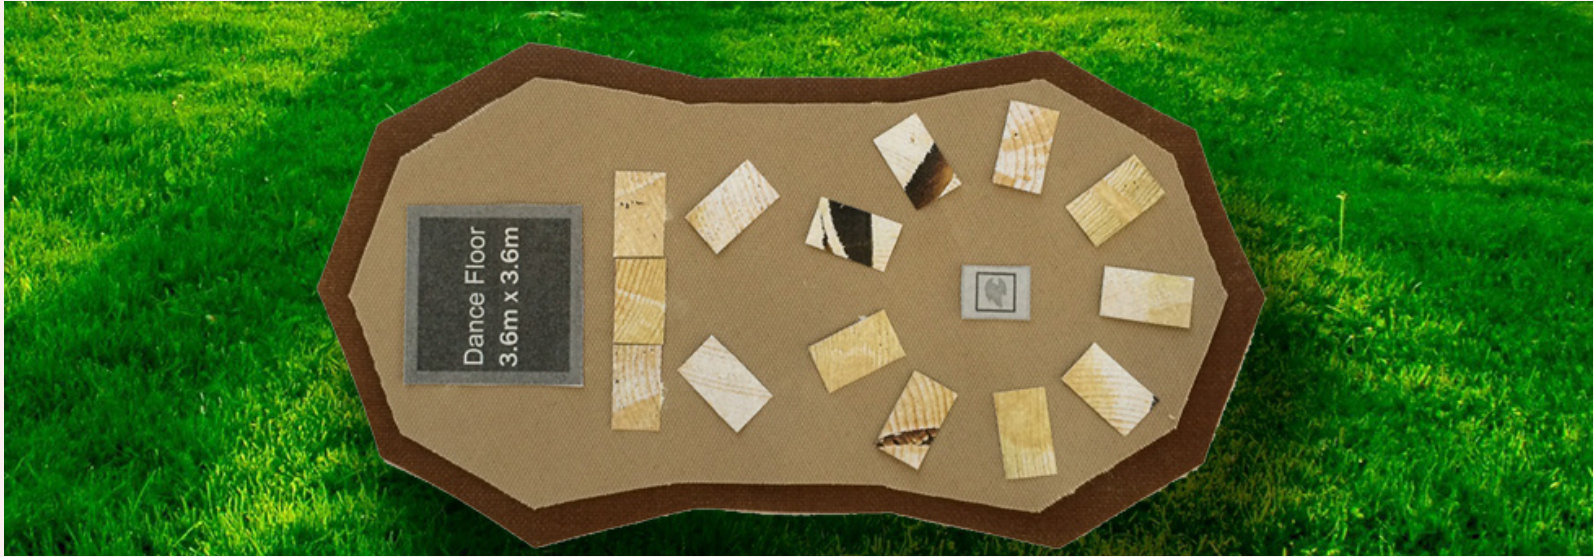

CEREMONY ARCH - £50

EXTRA BENCHES - £6 EACH

**ADDITIONAL WALKWAY £40 PER
10M LENGTH**

LAYOUTS

**THERE ARE LOTS OF DIFFERENT TIPI CONFIGURATIONS.
WHEN IT COMES TO YOUR TIPI. WE WILL WORK WITH
YOU TO CREATE YOUR OWN, BESPOKE DESIGN TO SUIT
YOU AND YOUR DAY, BUT FOR NOW...**