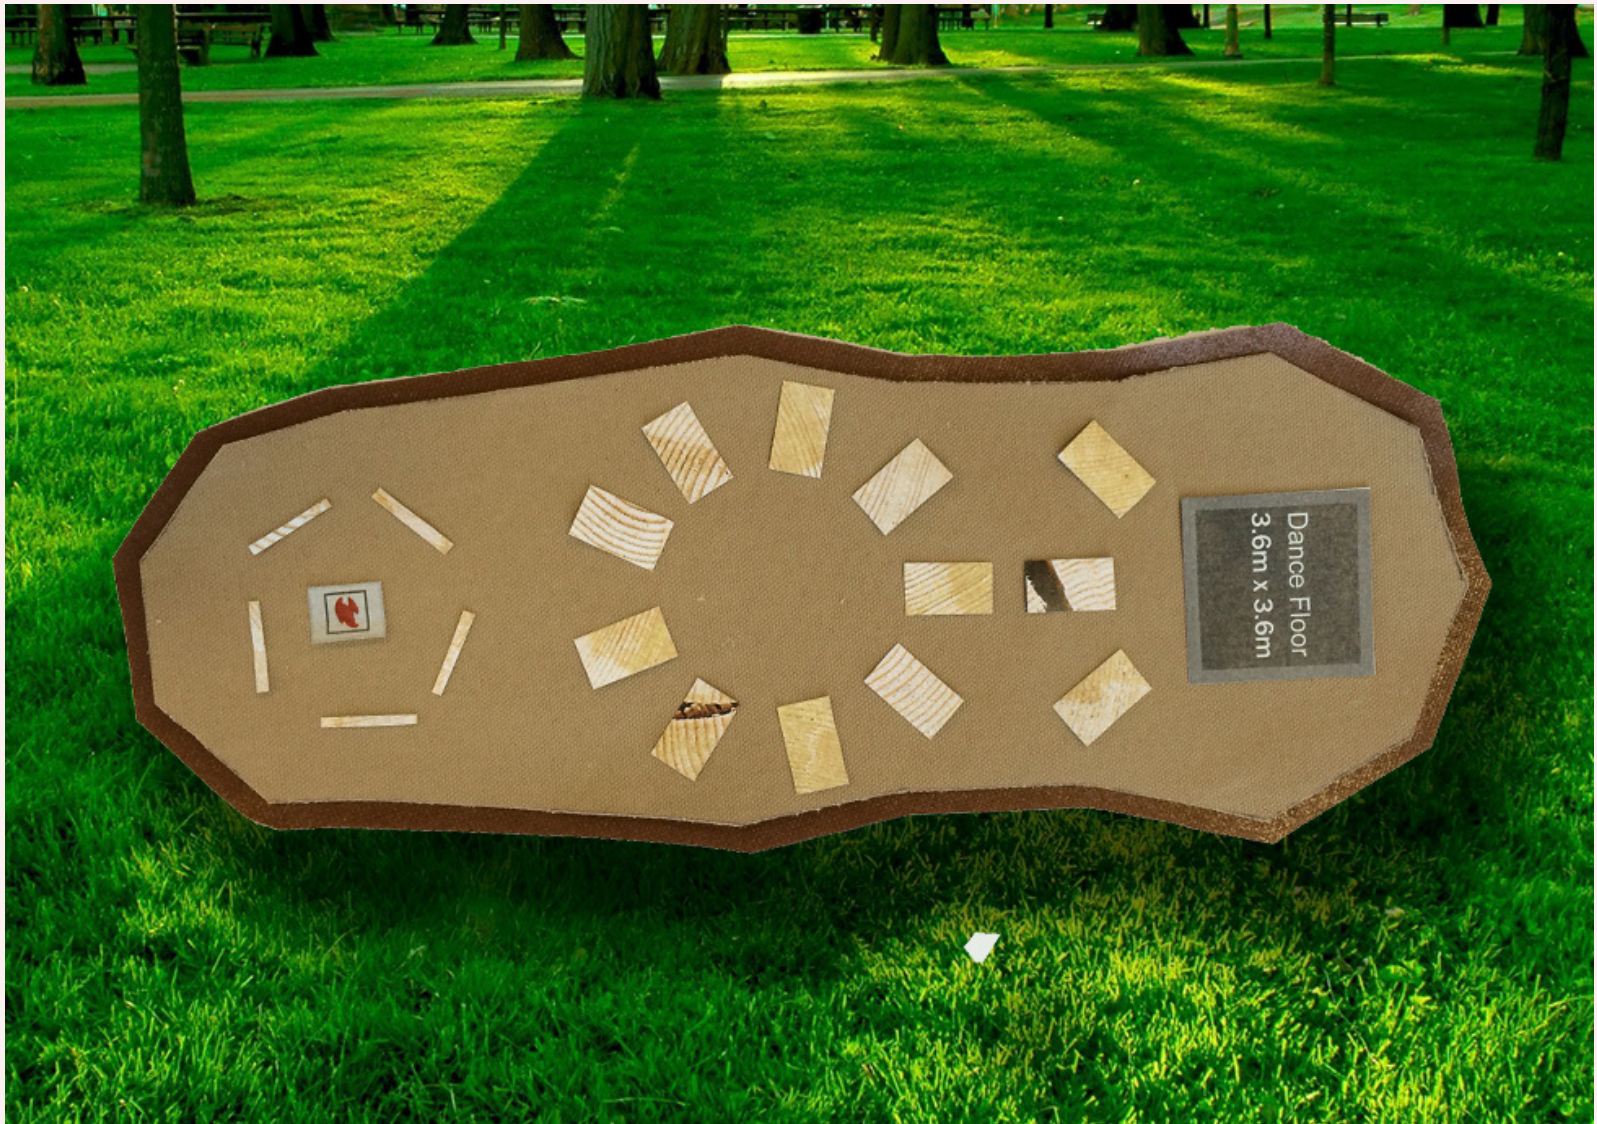

Dance Floor
3.6m x 3.6m